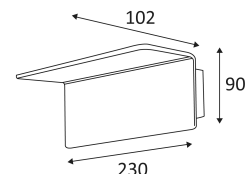

MALTA 1

- Decorative wall lamp.
- UP lighting.
- Non-dimmable converter built in the device.

This product contains 1 light source(s) of energy efficiency F.

| CODE | COLOR | MATERIAL | AC | LED | T° (K) | LED Lumen | System Lumen |
|---------|------------|-----------|---------|-----|--------|-----------|--------------|
| WA12930 | MATT WHITE | ALUMINIUM | AC 230V | 17W | 3000K | 1950 Lm | 1855 Lm |

Wall mounting only.

Indoor use only.

Protected against the ingress of solid bodies greater 12 mm. No protection against the ingress of liquids.

Protection against an impact energy of 0,50 Joule.

Earth wire . Fixture equipped with primary insulation only.