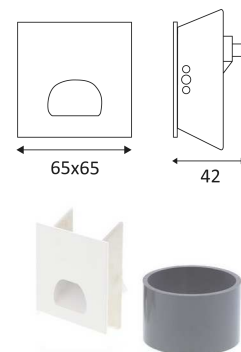

MAKA

- Square decorative wall recessed fixture for corridor lighting..
- Fastened with louvers.
- Recessed box included.
- Does not require a converter.
- Non dimmable.

This product contains 1 light source(s) of energy efficiency G.

-  Recessed wall mounting only.
-  Indoor use only.
-  Protected against the ingress of solid bodies greater than 12 mm. Protected against rain.
-  Protection against an impact energy of 0,50 Joule.
-  Earth wire . Fixture equipped with primary insulation only.
-  Hole cut to insert luminaire (56mm)
-  Hole cut to insert recessed housing. (63mm).
-  Product in conformity CE.
-  CRI>80
-  LED specifications.
-  Photobiological risk RG1
-  Test on 650°.
-  Luminaire with a 230V LED module.
-  3 years warranty.
-  Photometric data available on our website: www.indigo-lighting.com