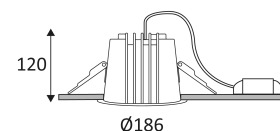

LYON 4 R

- Fixed round recessed downlight.
- Low luminance reflector.
- Fastened with springs.
- Remote
DALI-push non-dimmable and dimmable converter supplied.

This product contains 1 light source(s) of energy efficiency F.

- Recessed ceiling mounting only.
- Indoor use only.
- Protected against the ingress of solid bodies greater than 1mm. Protected against splashing water.
- Protection against an impact energy of 1 Joule.
- Live parts are equipped with additional isolation protection, such as reinforced or double insulation.
- Hole cut to insert luminaire (175 mm)
- Minimum ceiling height to insert luminaire. (145mm)