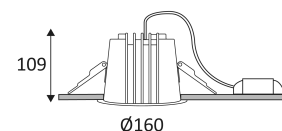

# LYON 3 R

- Fixed round recessed downlight.
- Low luminance reflector.
- Fastened with springs.
- Remote DALI-push non-dimmable or dimmable converter supplied.

This product contains 1 light source(s) of energy efficiency F.

- Recessed ceiling mounting only.
- Indoor use only.
- Protected against the ingress of solid bodies greater than 1mm. Protected against splashing water.
- Protection against an impact energy of 1 Joule.
- Live parts are equipped with additional isolation protection, such as reinforced or double insulation.
- Hole cut to insert luminaire (150 mm)
- Minimum ceiling height to insert luminaire. (135mm)