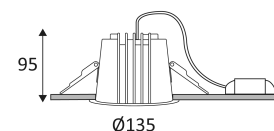

# LYON 2 R

- Fixed round recessed downlight.
- Low luminance reflector.
- Fastened with springs.
- Remote  
DALI-push non-dimmable or dimmable converter supplied.

This product contains 1 light source(s) of energy efficiency F.