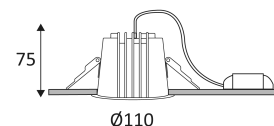

# LYON 1 R

- Fixed round recessed downlight.
- Low luminance reflector.
- Fastened with springs.
- Remote DALI-push non-dimmable or dimmable converter supplied.

This product contains 1 light source(s) of energy efficiency F.