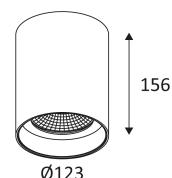

LUZ 2

- Ceiling for outdoor lighting.
- 2700K, 3000K or 4000K as desired via a switch in the luminaire.
- Glass diffuser.
- Non-dimmable converter built in the device.

This product contains 1 light source(s) of energy efficiency G.