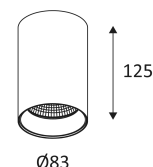

LUZ 1

- Ceiling lamp for outdoor lighting.
- 2700K, 3000K or 4000K as desired with a switch in the luminaire.
- Glass diffuser.
- Non dimmable converter built in the device.

This product contains 1 light source(s) of energy efficiency G.

CODE	COLOR	MATERIAL	AC	LED	T° (K)	LED Lumen	System Lumen
OU48905	MATT BLACK	ALUMINIUM	AC 230V	15W	2700-3000-4000K	1590 Lm (4000K)	945 Lm (4000K)
OU48930	MATT WHITE	ALUMINIUM	AC 230V	15W	2700-3000-4000K	1590 Lm (4000K)	1035 Lm (4000K)

Ceiling mounting only.

Indoor and outdoor use.

Protected against dust, And protected against water spray.

Protection against an impact energy of 0,20 Joule.

Earth wire . Fixture equipped with primary insulation only.

Beam 40°.

Product in conformity CE.

CRI>90

3 CCT.

LED specifications.

UGR below 19.

Photobiological risk RG1

Test on 850°.

Power supply included.

5 years warranty.

Photometric data available on our website: www.indigo-lighting.com

Replaceable control gear by an electrician.