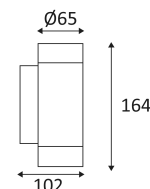

LUXI 95

- Wall lamp for outdoor lighting.
- Up and down lighting.
- Non dimmable converter built in the device.

This product contains 2 light source(s) of energy efficiency F.

CODE	COLOR	MATERIAL	AC	LED	T° (K)	LED Lumen	System Lumen
OU14424	ANTHRACITE	CAST ALUMINIUM	AC 230V	2x3W	3000K	2x220 Lm	2x190 Lm

Wall mounting only. This lamp illuminates on 2 areas.

Outdoor use.

Protected against dust, And protected against water spray.

Protection against an impact energy of 1 Joule.

Earth wire . Fixture equipped with primary insulation only.

Beam 90°.

Product in conformity CE.

CRI>80

LED specifications.

Photobiological risk RG0

Test on 650°.

Power supply included.

3 years warranty.

Photometric data available on our website: www.indigo-lighting.com

Replaceable control gear by an electrician.

Replaceable LED light source by an electrician.