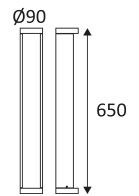

# LUXI 650

- Round terminal for outdoor lighting.
- With cable inlet and outlet.
- Non-dimmable converter built in the device.

This product contains 1 light source(s) of energy efficiency F.

CODE	COLOR	MATERIAL	AC	LED	T° (K)	LED Lumen	System Lumen
OU13824	ANTHRACITE	CAST ALUMINIUM	AC 230V	7W	3000K	660 Lm	476 Lm