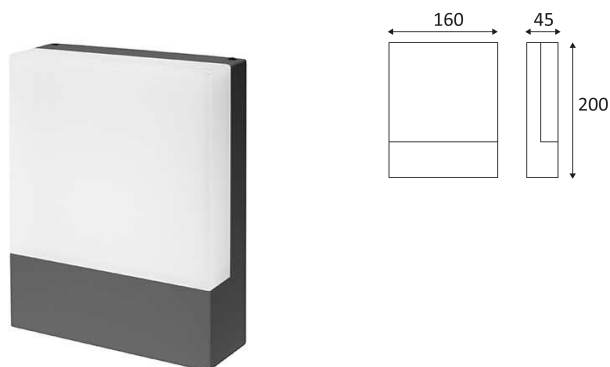

LUXI 45

- Wall lamp for outdoor lighting.
- Opaline polycarbonate diffuser.
- Non-dimmable converter built in the device.

This product contains 42 light source(s) of energy efficiency F.

CODE	COLOR	MATERIAL	AC	LED	T° (K)	LED Lumen	System Lumen
OU20624	ANTHRACITE	ALUMINIUM	AC 230V	6W	3000K	660 Lm	555 Lm
OU20630	WHITE	ALUMINIUM	AC 230V	6W	3000K	660 Lm	555 Lm

ANTHRACITE

WHITE

-  Wall mounting only.
-  Outdoor use.
-  Protected against dust, And protected against water spray.
-  Protection against an impact energy of 1 Joule.
-  Earth wire . Fixture equipped with primary insulation only.
-  Beam 120°.
-  Product in conformity CE.
-  CRI>80
-  LED specifications.
-  Photobiological risk RG0
-  Test on 650°.
-  Power supply included.
-  3 years warranty.
-  Photometric data available on our website: www.indigo-lighting.com