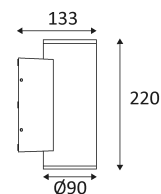

LUXI 290

- Wall lamp for outdoor lighting.
- UP and down lighting.
- Non-dimmable converter built in the device.

This product contains 2 light source(s) of energy efficiency F.

CODE	COLOR	MATERIAL	AC	LED	T° (K)	LED Lumen	System Lumen
OU10624	ANTHRACITE	CAST ALUMINIUM	AC 230V	2x12W	3000K	2x850 Lm	2x586 Lm

Wall mounting only. This lamp illuminates on 2 areas.

Outdoor use.

Protected against dust, And protected against water spray.

Protection against an impact energy of 1 Joule.

Earth wire . Fixture equipped with primary insulation only.

Beam 65°.

Product in conformity CE.

CRI>80

LED specifications.

Photobiological risk RG1

Test on 650°.

Power supply included.

3 years warranty.

Photometric data available on our website: www.indigo-lighting.com

Replaceable control gear by an electrician.

Replaceable LED light source by an electrician.