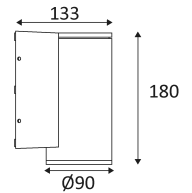

# LUXI 190

CODE	COLOR	MATERIAL	AC	LED	T° (K)	LED Lumen	System Lumen
OU10512	SILVER GREY	CAST ALUMINIUM	AC 230V	12W	3000K	850 Lm	586 Lm

GRIS ARGENT

-  Wall mounting only.
-  Wall mounting only.
-  Outdoor use.
-  Protected against dust, And protected against water spray.
-  Protection against an impact energy of 1 Joule.
-  Earth wire . Fixture equipped with primary insulation only.
-  Beam 65°.
-  Product in conformity CE.
-  Colour rendering index >80.
-  LED specifications.
-  Photobiological risk RG1
-  Test on 650°.
-  Power supply included.
-  3 years warranty.
-  Photometric data available on our website: [www.indigo-lighting.com](http://www.indigo-lighting.com)