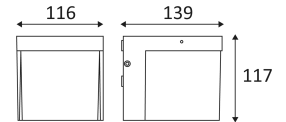

LUXI 139

- Wall lamp for outdoor lighting.
- Opaline polycarbonate diffuser.
- Non dimmable converter built in the device.

This product contains 25 light source(s) of energy efficiency F.

CODE	COLOR	MATERIAL	AC	LED	T° (K)	LED Lumen	System Lumen
OU13512	SILVER GREY	CAST ALUMINIUM	AC 230V	3,8W	3000K	400 Lm	316 Lm
OU13524	ANTHRACITE	CAST ALUMINIUM	AC 230V	3,8W	3000K	400 Lm	316 Lm

Wall mounting only.

Outdoor use.

Protected against dust, And protected against water spray.

Protection against an impact energy of 1 Joule.

Earth wire . Fixture equipped with primary insulation only.

Beam 110°.

Product in conformity CE.

CRI>80

LED specifications.

Photobiological risk RG0

Test on 650°.

Power supply included.

3 years warranty.

Photometric data available on our website: www.indigo-lighting.com

Non-replaceable control gear.

Non-replaceable light source.