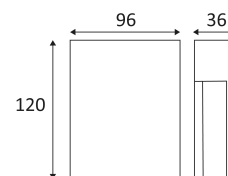

# LUXI 120 S

- Outdoor wall beacon wall light.
- Polycarbonate diffuser.
- Non dimmable converter built in the device.

This product contains 24 light source(s) of energy efficiency G.

CODE	COLOR	MATERIAL	AC	LED	T° (K)	LED Lumen	System Lumen
OU14624	ANTHRACITE	CAST ALUMINIUM	AC 230V	3W	3000K	320 Lm	217 Lm