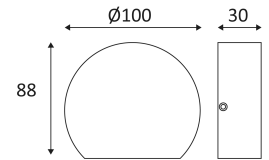

LUXI 120 R

- Outdoor wall lamp for signage.
- Non-dimmable converter built in in the device.

This product contains 1 light source(s) of energy efficiency G.

CODE	COLOR	MATERIAL	AC	LED	T° (K)	LED Lumen	System Lumen
OU14524	ANTHRACITE	CAST ALUMINIUM	AC 230V	3W	3000K	180 Lm	112 Lm

Wall mounting only.

Outdoor use.

Protected against dust, And protected against water spray.

Protection against an impact energy of 1 Joule.

Earth wire . Fixture equipped with primary insulation only.

Beam 90°.

Product in conformity CE.

CRI>80

LED specifications.

Photobiological risk RG0

Test on 650°.

Power supply included.

3 years warranty.

Photometric data available on our website: www.indigo-lighting.com

Replaceable control gear by an electrician.

Replaceable LED light source by an electrician.