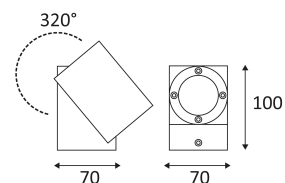

LUXI 100 S

- Wall lamp for outdoor lighting.
- Non-dimmable converter built in in the device.

This product contains 1 light source(s) of energy efficiency F.

CODE	COLOR	MATERIAL	AC	LED	T° (K)	LED Lumen	System Lumen
OU14324	ANTHRACITE	CAST ALUMINIUM	AC 230V	7W	3000K	660 Lm	465 Lm

Wall mounting only.

Outdoor use.

Protected against dust, And protected against water spray.

Protection against an impact energy of 1 Joule.

Earth wire . Fixture equipped with primary insulation only.

Vertical orientation maximum to 320°.

Beam 95°.

Product in conformity CE.

CRI>80

LED specifications.

Photobiological risk RG1

Test on 650°.

Power supply included.

3 years warranty.

Photometric data available on our website: www.indigo-lighting.com

Replaceable control gear by an electrician.

Replaceable LED light source by an electrician.