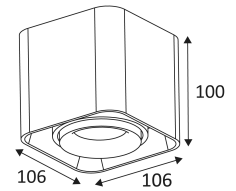

LUPO 1 GU10

- Adjustable square ceiling lamp.