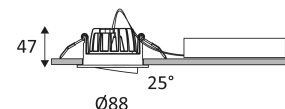

LUCKY 3 RDX

CODE	COLOR	MATERIAL	AC	DC	LED	T° (K)	LED Lumen	System Lumen
DO50605	MATT BLACK	ALUMINIUM	AC 230V	DC 260mA 37V	12W	2700-3000-4000K	1055 Lm (4000K)	845 Lm (4000K)
DO50630	MATT WHITE	ALUMINIUM	AC 230V	DC 260mA 37V	12W	2700-3000-4000K	1055 Lm (4000K)	845 Lm (4000K)

Recessed ceiling mounting only.

Indoor use only.

Protected against the ingress of solid bodies greater 12 mm. No protection against the ingress of liquids.

Protection against an impact energy of 0,20 Joule.

Live parts are equipped with additional isolation protection, such as reinforced or double insulation.

Hole cut to insert luminaire (75mm)

Minimum ceiling height to insert luminaire. (60mm)

Vertical orientation maximum to 25°.

Beam 36°.

Product in conformity CE.

Colour rendering index >90.

Selectable colour temperature.

LED specifications.

Photobiological risk RG1

Test on 650°.

Product can be covered after installation with insulation. (not blown)

Product can be covered after installation with insulation. (unrolled or blown)

Power supply included.