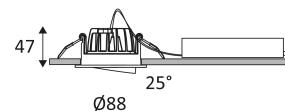

LUCKY 2 RDX

CODE	COLOR	MATERIAL	AC	DC	LED	T° (K)	LED Lumen	System Lumen
DO50505	MATT BLACK	ALUMINIUM	AC 230V	DC 150mA 34V	7W	2700-3000-4000K	755 Lm (4000K)	605 Lm (4000K)
DO50530	MATT WHITE	ALUMINIUM	AC 230V	DC 150mA 34V	7W	2700-3000-4000K	755 Lm (4000K)	605 Lm (4000K)

Recessed ceiling mounting only.

Indoor use only.

Protected against the ingress of solid bodies greater 12 mm. No protection against the ingress of liquids.

Protection against an impact energy of 0,20 Joule.

Live parts are equipped with additional isolation protection, such as reinforced or double insulation.

Hole cut to insert luminaire (75mm)

Minimum ceiling height to insert luminaire. (60mm)

Vertical orientation maximum to 25°.

Beam 36°.

Product in conformity CE.

Colour rendering index >90.

Selectable colour temperature.

LED specifications.

Photobiological risk RG1

Test on 650°.

Product can be covered after installation with insulation. (not blown)

Product can be covered after installation with insulation. (unrolled or blown)

Power supply included.