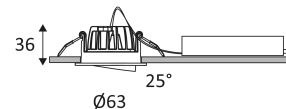

LUCKY 1 RDX

CODE	COLOR	MATERIAL	AC	DC	LED	T° (K)	LED Lumen	System Lumen
DO50405	MATT BLACK	ALUMINIUM	AC 230V	DC 60mA 32V	3W	2700-3000-4000K	315 Lm (4000K)	255 Lm (4000K)
DO50430	MATT WHITE	ALUMINIUM	AC 230V	DC 60mA 32V	3W	2700-3000-4000K	315 Lm (4000K)	255 Lm (4000K)

BLANC MAT

Recessed ceiling mounting only.

Indoor use only.

Protected against the ingress of solid bodies greater 12 mm. No protection against the ingress of liquids.

Protection against an impact energy of 0,20 Joule.

Live parts are equipped with additional isolation protection, such as reinforced or double insulation.

Hole cut to insert luminaire (55 mm)

Minimum ceiling height to insert luminaire. (80mm)

Vertical orientation maximum to 25°.

Beam 36°.

Product in conformity CE.

Colour rendering index >90.

Selectable colour temperature.

LED specifications.

Photobiological risk RG1

Test on 650°.

Product can be covered after installation with insulation. (not blown)

Product can be covered after installation with insulation. (unrolled or blown)

Power supply included.