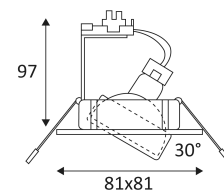

LSA 1012 SX GU10 AUTO

CODE	COLOR	MATERIAL	SOCKET	AC	Watt Max	LAMP
LSA101203	CHROME	CAST ALUMINIUM	GU10 AUTO	AC 230V	50W	PAR16
LSA101204	WHITE	CAST ALUMINIUM	GU10 AUTO	AC 230V	50W	PAR16
LSA101205	BLACK	CAST ALUMINIUM	GU10 AUTO	AC 230V	50W	PAR16
LSA101209	MATT CHROME	CAST ALUMINIUM	GU10 AUTO	AC 230V	50W	PAR16
LSA101221	SATIN NICKEL	CAST ALUMINIUM	GU10 AUTO	AC 230V	50W	PAR16

Recessed ceiling mounting only.

Indoor use only.

Protected against the ingress of solid bodies greater than 12 mm. Protected against rain.

Protection against an impact energy of 1 Joule.

Live parts are equipped with additional isolation protection, such as reinforced or double insulation.

Hole cut to insert luminaire (75mm)

The luminaire can be adjusted vertically up to a maximum of 30°.

Product in conformity CE.

Test on 650°.

Product can not be covered after installation even with insulation.

2 years warranty.

Replaceable light source by an end-user.