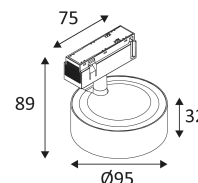

LOOP 2

- Spotlight for accent lighting for 48V track.
- Non dimmable.

This product contains 1 light source(s) of energy efficiency G.