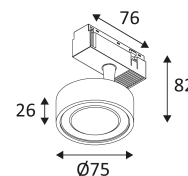

LOOP 1

- Spotlight for accent lighting for 48V track.
- Non dimmable.

This product contains 1 light source(s) of energy efficiency G.

CODE	COLOR	MATERIAL	DC	LED	T° (K)	LED Lumen	System Lumen
TR391WW05	MATT BLACK	ALUMINIUM	DC 48V	10W	3000K	630 Lm	555 Lm

Wall and ceiling mounting only.

Indoor use only.

Protected against the ingress of solid bodies greater 12 mm. No protection against the ingress of liquids.

Protection against an impact energy of 2 Joules.

Product can be connected to low-voltage systems. A safety extra low voltage luminaire in which voltages higher than those of SELV are not generated.

Vertical orientation maximum to 90°.

Horizontal orientation maximum to 350°.

Beam 38°.

Product in conformity CE.

CRI>90

LED specifications.

Photobiological risk RG0

Test on 650°.

Connect to a constant voltage LED power supply of 48VDC.

3 years warranty.

Photometric data available on our website: www.indigo-lighting.com

Replaceable LED light source by an electrician.