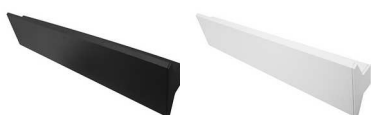

# LONGA

- Decorative wall lamp.
- UP and down lighting.
- Dimmable converter built in the device.
- Compatible with start and end-of-phase dimmer.

This product contains 2 light source(s) of energy efficiency E.

CODE	COLOR	MATERIAL	AC	LED	T° (K)	LED Lumen	System Lumen	L (mm)
WA180WW05	MATT BLACK	ALUMINIUM	AC 230V	2x12W	3000K	2800 Lm	2661 Lm	600
WA180WW30	MATT WHITE	ALUMINIUM	AC 230V	2x12W	3000K	2800 Lm	2661 Lm	600
WA181WW05	MATT BLACK	ALUMINIUM	AC 230V	2x15W	3000K	3300 Lm	3100 Lm	900
WA181WW30	MATT WHITE	ALUMINIUM	AC 230V	2x15W	3000K	3300 Lm	3100 Lm	900

MATT BLACK

MATT WHITE

Wall mounting only. This lamp illuminates on 2 areas.

Indoor use only.

Protected against the ingress of solid bodies greater 12 mm. No protection against the ingress of liquids.

Protection against an impact energy of 0,35 Joule.