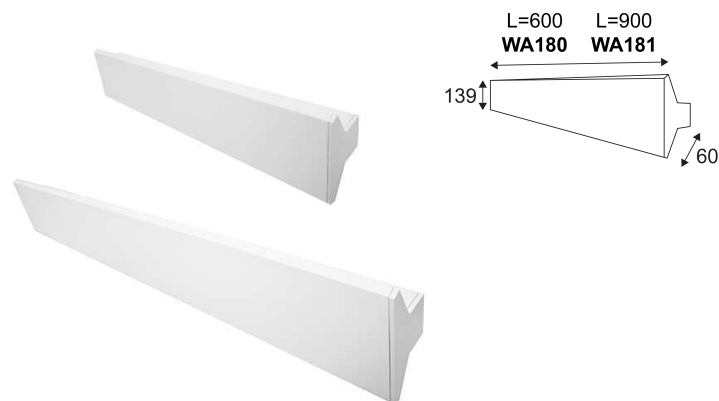

# LONGA

- Decorative wall lamp.
- UP and down lighting.
- Dimmable converter built in the device.
- Compatible with start and end-of-phase dimmer.

This product contains 2 light source(s) of energy efficiency E.

CODE	COLOR	MATERIAL	AC	LED	T° (K)	LED Lumen	System Lumen	L (mm)
WA180WW05	MATT BLACK	ALUMINIUM	AC 230V	2x12W	3000K	2800 Lm	2661 Lm	600
WA180WW30	MATT WHITE	ALUMINIUM	AC 230V	2x12W	3000K	2800 Lm	2661 Lm	600
WA181WW05	MATT BLACK	ALUMINIUM	AC 230V	2x15W	3000K	3300 Lm	3100 Lm	900
WA181WW30	MATT WHITE	ALUMINIUM	AC 230V	2x15W	3000K	3300 Lm	3100 Lm	900

MATT BLACK

MATT WHITE

Wall mounting only. This lamp illuminates on 2 areas.

Indoor use only.

Protected against the ingress of solid bodies greater 12 mm. No protection against the ingress of liquids.

Protection against an impact energy of 0,35 Joule.