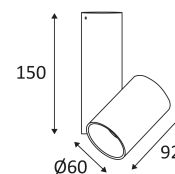

LOKI

CODE	COLOR	MATERIAL	AC	LED	T° (K)	LED Lumen	System Lumen
WA162WW05	MATT BLACK	ALUMINIUM	AC 230V	10W	3000K	900 Lm	756 Lm
WA162WW30	MATT WHITE	ALUMINIUM	AC 230V	10W	3000K	900 Lm	756 Lm

NOIR MAT

BLANC MAT

Vertical orientation maximum to 90°.

Beam 40°.

Product in conformity CE.

Colour rendering index >80.

LED specifications.

Photobiological risk RG1

Test on 650°.

Power supply included.