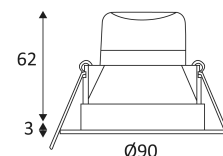

LIVY R-230

CODE	COLOR	MATERIAL	AC	LED	T° (K)	LED Lumen	System Lumen
DO239WW05	MATT BLACK	COMPOSITE	AC 230V	7W	3000K	800 Lm	440 Lm
DO239WW30	MATT WHITE	COMPOSITE	AC 230V	7W	3000K	800 Lm	615 Lm
DO239NW05	MATT BLACK	COMPOSITE	AC 230V	7W	4000K	850 Lm	475 Lm
DO239NW30	MATT WHITE	COMPOSITE	AC 230V	7W	4000K	850 Lm	655 Lm

Recessed ceiling mounting only.

Indoor use only.

Protected against the ingress of solid bodies greater than 1mm. Protected against splashing water.

Protection against an impact energy of 0,50 Joule.

Live parts are equipped with additional isolation protection, such as reinforced or double insulation.

Hole cut to insert luminaire (68mm)

Beam 90°.

Product in conformity CE.

Colour rendering index >80.

LED specifications.

Photobiological risk RG1

Test on 650°.

Product can be covered after installation with insulation. (not blown)

Luminaire with a 230V LED module.

3 years warranty.

Photometric data available on our website: www.indigo-lighting.com