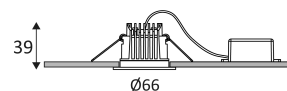

LISY RDX

- Adjustable round recessed spotlight.
- Low luminance reflector.
- Fastened with springs.
- Remote dimmable converter supplied.
- Compatible with start and end-of-phase dimmer.

This product contains 1 light source(s) of energy efficiency F.