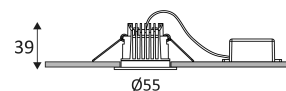

LISY RD

- Fixed round recessed spotlight.
- Low luminance reflector.
- Fastened with springs.
- Remote dimmable converter supplied.
- Compatible with start and end-of-phase dimmer.

This product contains 1 light source(s) of energy efficiency F.