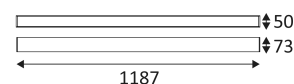

This product contains 432 light source(s) of energy efficiency F(05), E(30).

CODE	COLOR	MATERIAL	AC	LED	T° (K)	LED Lumen	System Lumen
CL10805	MATT BLACK	ALUMINIUM	AC 230V	21W 32W	3000-3500-4000K	3350 Lm (4000K) 5100 Lm (4000K)	2045 Lm (4000K) 2990 Lm (4000K)
CL10830	MATT WHITE	ALUMINIUM	AC 230V	21W 32W	3000-3500-4000K	3350 Lm (4000K) 5100 Lm (4000K)	2560 Lm (4000K) 3740 Lm (4000K)
CL10805DA	MATT BLACK	ALUMINIUM	AC 230V	21W 32W	3000-3500-4000K	3350 Lm (4000K) 5100 Lm (4000K)	2045 Lm (4000K) 2990 Lm (4000K)
CL10830DA	MATT WHITE	ALUMINIUM	AC 230V	21W 32W	3000-3500-4000K	3350 Lm (4000K) 5100 Lm (4000K)	2560 Lm (4000K) 3740 Lm (4000K)

Beam 75°.

Product in conformity CE.

Colour rendering index >80.

Selectable colour temperature.

LED specifications.

UGR below 19.

Photobiological risk RG1

Test on 650°.