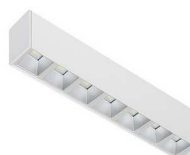

# LINEAR 1 C

- Linear ceiling lamp.
  - Low luminance reflector.
  - 3000K, 3500K or 4000K as desired via a switch at the back of the luminaire.
  - Non dimmable or dimmable DAL-push converter built in the device.
  - Up to 25 luminaires can be connected on line.
  - Mechanical linear connection to be ordered separately. Fast electrical connections included in the luminaire.
- This product contains 192 light source(s) of energy efficiency E.

CODE	COLOR	MATERIAL	AC	LED	T° (K)	LED Lumen	System Lumen
CL10005	MATT BLACK	ALUMINIUM	AC 230V	38W	3000-3500-4000K	6625 Lm (4000K)	2890 Lm (4000K)
CL10017	MATT BLACK - SILVER	ALUMINIUM	AC 230V	38W	3000-3500-4000K	6625 Lm (4000K)	4580 Lm (4000K)
CL10030	MATT WHITE	ALUMINIUM	AC 230V	38W	3000-3500-4000K	6625 Lm (4000K)	4770 Lm (4000K)
CL10053	MATT WHITE - SILVER	ALUMINIUM	AC 230V	38W	3000-3500-4000K	6625 Lm (4000K)	4580 Lm (4000K)
CL10005DA	MATT BLACK	ALUMINIUM	AC 230V	38W	3000-3500-4000K	6625 Lm (4000K)	2890 Lm (4000K)
CL10017DA	MATT BLACK - SILVER	ALUMINIUM	AC 230V	38W	3000-3500-4000K	6625 Lm (4000K)	4580 Lm (4000K)
CL10030DA	MATT WHITE	ALUMINIUM	AC 230V	38W	3000-3500-4000K	6625 Lm (4000K)	4770 Lm (4000K)
CL10053DA	MATT WHITE - SILVER	ALUMINIUM	AC 230V	38W	3000-3500-4000K	6625 Lm (4000K)	4580 Lm (4000K)

MATT BLACK

MATT BLACK - SILVER

MATT WHITE

MATT WHITE - SILVER

ACCESSOIRES	COLOR	MATERIAL	DESCRIPTION
CL10220		ALUMINIUM	MECHANICAL CONNECTION
CL10405	MATT BLACK	ALUMINIUM	ELECTRIFIED MODULE 120cm
CL10430	MATT WHITE	ALUMINIUM	ELECTRIFIED MODULE 120cm
CL10505	MATT BLACK	ALUMINIUM	CONNECTION L
CL10530	MATT WHITE	ALUMINIUM	CONNECTION L
CL10605	MATT BLACK	ALUMINIUM	CONNECTION T
CL10630	MATT WHITE	ALUMINIUM	CONNECTION T
CL10705	MATT BLACK	ALUMINIUM	CONNECTION X
CL10730	MATT WHITE	ALUMINIUM	CONNECTION X