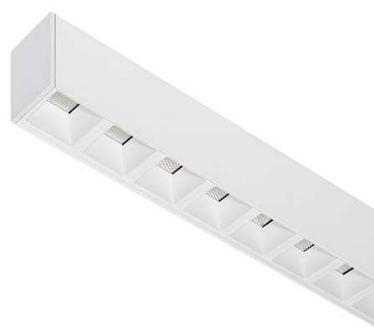

# LINEAR 1 C

- Linear ceiling lamp.
  - Low luminance reflector.
  - 3000K, 3500K or 4000K as desired via a switch at the back of the luminaire.
  - Non dimmable or dimmable DAL-push converter built in the device.
  - Up to 25 luminaires can be connected on line.
  - Mechanical linear connection to be ordered separately. Fast electrical connections included in the luminaire.
- This product contains 192 light source(s) of energy efficiency E.

CODE	COLOR	MATERIAL	AC	LED	T° (K)	LED Lumen	System Lumen
CL10005	MATT BLACK	ALUMINIUM	AC 230V	38W	3000-3500-4000K	6625 Lm (4000K)	2890 Lm (4000K)
CL10017	MATT BLACK - SILVER	ALUMINIUM	AC 230V	38W	3000-3500-4000K	6625 Lm (4000K)	4580 Lm (4000K)
CL10030	MATT WHITE	ALUMINIUM	AC 230V	38W	3000-3500-4000K	6625 Lm (4000K)	4770 Lm (4000K)
CL10053	MATT WHITE - SILVER	ALUMINIUM	AC 230V	38W	3000-3500-4000K	6625 Lm (4000K)	4580 Lm (4000K)
CL10005DA	MATT BLACK	ALUMINIUM	AC 230V	38W	3000-3500-4000K	6625 Lm (4000K)	2890 Lm (4000K)
CL10017DA	MATT BLACK - SILVER	ALUMINIUM	AC 230V	38W	3000-3500-4000K	6625 Lm (4000K)	4580 Lm (4000K)
CL10030DA	MATT WHITE	ALUMINIUM	AC 230V	38W	3000-3500-4000K	6625 Lm (4000K)	4770 Lm (4000K)
CL10053DA	MATT WHITE - SILVER	ALUMINIUM	AC 230V	38W	3000-3500-4000K	6625 Lm (4000K)	4580 Lm (4000K)

MATT BLACK

MATT BLACK - SILVER

MATT WHITE

MATT WHITE - SILVER

ACCESSOIRES	COLOR	MATERIAL	DESCRIPTION
CL10220		ALUMINIUM	MECHANICAL CONNECTION
CL10405	MATT BLACK	ALUMINIUM	ELECTRIFIED MODULE 120cm
CL10430	MATT WHITE	ALUMINIUM	ELECTRIFIED MODULE 120cm
CL10505	MATT BLACK	ALUMINIUM	CONNECTION L
CL10530	MATT WHITE	ALUMINIUM	CONNECTION L
CL10605	MATT BLACK	ALUMINIUM	CONNECTION T
CL10630	MATT WHITE	ALUMINIUM	CONNECTION T
CL10705	MATT BLACK	ALUMINIUM	CONNECTION X
CL10730	MATT WHITE	ALUMINIUM	CONNECTION X