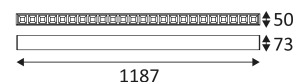

# LINEAR 1 C

- Linear ceiling lamp.
  - Low luminance reflector.
  - 3000K, 3500K or 4000K as desired via a switch at the back of the luminaire.
  - Non dimmable or dimmable DAL-push converter built in the device.
  - Up to 25 luminaires can be connected on line.
  - Mechanical linear connection to be ordered separately. Fast electrical connections included in the luminaire.
- This product contains 192 light source(s) of energy efficiency E.