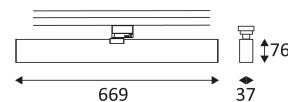

LINEA 1

- Linear structure for diffuse lighting.
- Adapter for Track III SURFACE.
- Non-dimmable converter built in the device.

This product contains 1 light source(s) of energy efficiency D.

CODE	COLOR	MATERIAL	AC	LED	T° (K)	LED Lumen	System Lumen
TR357WW05	BLACK	ALUMINIUM	AC 230V	30W	3000K	3750 lm	3188 Lm
TR357WW30	WHITE	ALUMINIUM	AC 230V	30W	3000K	3750 lm	3188 Lm
TR357NW05	BLACK	ALUMINIUM	AC 230V	30W	4000K	3900 Lm	3269 Lm
TR357NW30	WHITE	ALUMINIUM	AC 230V	30W	4000K	3900 Lm	3269 Lm

BLACK

WHITE

ACCESSOIRES	COLOR	DESCRIPTION
TR38805	BLACK	HONEY COMB 665X35mm

 Ceiling mounting only.

 Indoor use only.

 Protected against the ingress of solid bodies greater 12 mm. No protection against the ingress of liquids.

 Protection against an impact energy of 0,50 Joule.

 Earth wire . Fixture equipped with primary insulation only.

 Vertical orientation maximum to 90°.

 Horizontal orientation maximum to 350°.

 Beam 120°.

 Product in conformity CE.