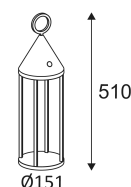

CODE	COLOR	MATERIAL	DC	LED	T° (K)	LED Lumen	System Lumen
OU399WW24	ANTHRACITE	CAST ALUMINIUM	DC 3,7V	2W	3000K	580 Lm	170 Lm
OU399WW30	MATT WHITE	CAST ALUMINIUM	DC 3,7V	2W	3000K	580 Lm	170 Lm

ANTHRACITE