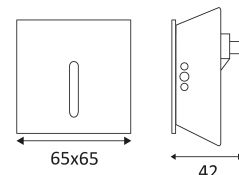

LIKA

- Square decorative wall recessed fixture for corridor lighting..
- Fastened with louvers.
- Recessed box included.
- Does not require a converter.
- Non dimmable.

This product contains 1 light source(s) of energy efficiency G.

CODE	COLOR	MATERIAL	AC	LED	T° (K)	LED Lumen	System Lumen
WA173WW05	MATT BLACK	ALUMINIUM	AC 230V	4W	3000K	420 Lm	80 Lm
WA173WW30	MATT WHITE	ALUMINIUM	AC 230V	4W	3000K	420 Lm	80 Lm

MATT BLACK

MATT WHITE

-  Recessed wall mounting only.
-  Indoor use only.
-  Protected against the ingress of solid bodies greater than 12 mm. Protected against rain.
-  Protection against an impact energy of 0,50 Joule.
-  Earth wire . Fixture equipped with primary insulation only.
-  Hole cut to insert luminaire (56mm)
-  Hole cut to insert recessed housing. (63mm).
-  Product in conformity CE.
-  CRI>80
-  LED specifications.
-  Photobiological risk RG1
-  Test on 650°.
-  Luminaire with a 230V LED module.
-  3 years warranty.
-  Photometric data available on our website: www.indigo-lighting.com