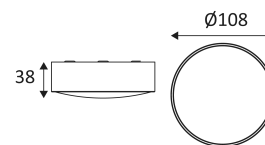

LEWIS

- Ceiling lamp for outdoor lighting.
- Glass diffuser.
- Does not require a converter.
- Non dimmable.

This product contains 1 light source(s) of energy efficiency G.

CODE	COLOR	MATERIAL	AC	LED	T° (K)	LED Lumen	System Lumen
OU424WW24	ANTHRACITE	CAST ALUMINIUM	AC 230V	6W	3000K	470 Lm	320 Lm

Ceiling mounting only.

Outdoor use.

Protected against the ingress of dust. Protected against jets of water.

Protection against an impact energy of 1 Joule.

Earth wire . Fixture equipped with primary insulation only.

Beam 95°.

Product in conformity CE.

CRI>80

LED specifications.

Photobiological risk RG1

Test on 650°.

Luminaire with a 230V LED module.

3 years warranty.

Photometric data available on our website: www.indigo-lighting.com

Replaceable LED light source by an electrician.