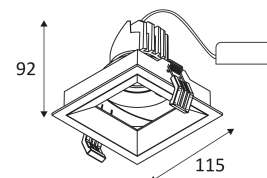

LENA POWER

- Adjustable square recessed spotlight.
- Low luminance reflector.
- Fastened with springs.
- Remote dimmable converter supplied (DALI versions: converter with push-dim function).

CODE	COLOR	MATERIAL	AC	DC	LED	T° (K)	LED Lumen	System Lumen	α
PHASE CUT DIMMABLE									
DO401SW05	MATT BLACK	CAST ALUMINIUM	AC 230V	DC 350mA 36V	13W	2700K	1260 Lm	784 Lm	15°
DO401SW30	MATT WHITE	CAST ALUMINIUM	AC 230V	DC 350mA 36V	13W	2700K	1260 Lm	784 Lm	15°
DO401WW05	MATT BLACK	CAST ALUMINIUM	AC 230V	DC 350mA 36V	13W	3000K	1300 Lm	941 Lm	15°
DO401WW30	MATT WHITE	CAST ALUMINIUM	AC 230V	DC 350mA 36V	13W	3000K	1300 Lm	941 Lm	15°
DO401NW05	MATT BLACK	CAST ALUMINIUM	AC 230V	DC 350mA 36V	13W	4000K	1340 Lm	993 Lm	15°
DO401NW30	MATT WHITE	CAST ALUMINIUM	AC 230V	DC 350mA 36V	13W	4000K	1340 Lm	993 Lm	15°
DO402SW05	MATT BLACK	CAST ALUMINIUM	AC 230V	DC 350mA 36V	13W	2700K	1260 Lm	688 Lm	30°
DO402SW30	MATT WHITE	CAST ALUMINIUM	AC 230V	DC 350mA 36V	13W	2700K	1260 Lm	688 Lm	30°
DO402WW05	MATT BLACK	CAST ALUMINIUM	AC 230V	DC 350mA 36V	13W	3000K	1300 Lm	862 Lm	30°
DO402WW30	MATT WHITE	CAST ALUMINIUM	AC 230V	DC 350mA 36V	13W	3000K	1300 Lm	862 Lm	30°
DO402NW05	MATT BLACK	CAST ALUMINIUM	AC 230V	DC 350mA 36V	13W	4000K	1340 Lm	887 Lm	30°
DO402NW30	MATT WHITE	CAST ALUMINIUM	AC 230V	DC 350mA 36V	13W	4000K	1340 Lm	887 Lm	30°
DO403SW05	MATT BLACK	CAST ALUMINIUM	AC 230V	DC 350mA 36V	13W	2700K	1260 Lm	807 Lm	50°
DO403SW30	MATT WHITE	CAST ALUMINIUM	AC 230V	DC 350mA 36V	13W	2700K	1260 Lm	807 Lm	50°
DO403WW05	MATT BLACK	CAST ALUMINIUM	AC 230V	DC 350mA 36V	13W	3000K	1300 Lm	996 Lm	50°
DO403WW30	MATT WHITE	CAST ALUMINIUM	AC 230V	DC 350mA 36V	13W	3000K	1300 Lm	996 Lm	50°
DO403NW05	MATT BLACK	CAST ALUMINIUM	AC 230V	DC 350mA 36V	13W	4000K	1340 Lm	1010 Lm	50°
DO403NW30	MATT WHITE	CAST ALUMINIUM	AC 230V	DC 350mA 36V	13W	4000K	1340 Lm	1010 Lm	50°
DALI DIMMABLE									
DO401SW05DA	MATT BLACK	CAST ALUMINIUM	AC 230V	DC 350mA 36V	13W	2700K	1260 Lm	784 Lm	15°
DO401SW30DA	MATT WHITE	CAST ALUMINIUM	AC 230V	DC 350mA 36V	13W	2700K	1260 Lm	784 Lm	15°
DO401WW05DA	MATT BLACK	CAST ALUMINIUM	AC 230V	DC 350mA 36V	13W	3000K	1300 Lm	941 Lm	15°
DO401WW30DA	MATT WHITE	CAST ALUMINIUM	AC 230V	DC 350mA 36V	13W	3000K	1300 Lm	941 Lm	15°
DO401NW05DA	MATT BLACK	CAST ALUMINIUM	AC 230V	DC 350mA 36V	13W	4000K	1340 Lm	993 Lm	15°
DO401NW30DA	MATT WHITE	CAST ALUMINIUM	AC 230V	DC 350mA 36V	13W	4000K	1340 Lm	993 Lm	15°
DO402SW05DA	MATT BLACK	CAST ALUMINIUM	AC 230V	DC 350mA 36V	13W	2700K	1260 Lm	688 Lm	30°
DO402SW30DA	MATT WHITE	CAST ALUMINIUM	AC 230V	DC 350mA 36V	13W	2700K	1260 Lm	688 Lm	30°
DO402WW05DA	MATT BLACK	CAST ALUMINIUM	AC 230V	DC 350mA 36V	13W	3000K	1300 Lm	862 Lm	30°
DO402WW30DA	MATT WHITE	CAST ALUMINIUM	AC 230V	DC 350mA 36V	13W	3000K	1300 Lm	862 Lm	30°
DO402NW05DA	MATT BLACK	CAST ALUMINIUM	AC 230V	DC 350mA 36V	13W	4000K	1340 Lm	887 Lm	30°
DO402NW30DA	MATT WHITE	CAST ALUMINIUM	AC 230V	DC 350mA 36V	13W	4000K	1340 Lm	887 Lm	30°
DO403SW05DA	MATT BLACK	CAST ALUMINIUM	AC 230V	DC 350mA 36V	13W	2700K	1260 Lm	807 Lm	50°
DO403SW30DA	MATT WHITE	CAST ALUMINIUM	AC 230V	DC 350mA 36V	13W	2700K	1260 Lm	807 Lm	50°
DO403WW05DA	MATT BLACK	CAST ALUMINIUM	AC 230V	DC 350mA 36V	13W	3000K	1300 Lm	996 Lm	50°
DO403WW30DA	MATT WHITE	CAST ALUMINIUM	AC 230V	DC 350mA 36V	13W	3000K	1300 Lm	996 Lm	50°
DO403NW05DA	MATT BLACK	CAST ALUMINIUM	AC 230V	DC 350mA 36V	13W	4000K	1340 Lm	1010 Lm	50°
DO403NW30DA	MATT WHITE	CAST ALUMINIUM	AC 230V	DC 350mA 36V	13W	4000K	1340 Lm	1010 Lm	50°