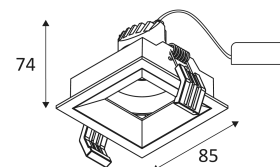

LENA

- Adjustable square recessed spotlight.
- Low luminance reflector.
- Fastened with springs.
- Remote dimmable converter supplied (DALI versions: converter with push-dim function).

CODE	COLOR	MATERIAL	AC	DC	LED	T° (K)	LED Lumen	System Lumen	α
PHASE CUT DIMMABLE									
DO386SW05	MATT BLACK	CAST ALUMINIUM	AC 230V	DC 700mA 9V	7W	2700K	680 Lm	386 Lm	24°
DO386SW30	MATT WHITE	CAST ALUMINIUM	AC 230V	DC 700mA 9V	7W	2700K	680 Lm	386 Lm	24°
DO386WW05	MATT BLACK	CAST ALUMINIUM	AC 230V	DC 700mA 9V	7W	3000K	700 Lm	414 Lm	24°
DO386WW30	MATT WHITE	CAST ALUMINIUM	AC 230V	DC 700mA 9V	7W	3000K	700 Lm	414 Lm	24°
DO386NW05	MATT BLACK	CAST ALUMINIUM	AC 230V	DC 700mA 9V	7W	4000K	720 Lm	447 Lm	24°
DO386NW30	MATT WHITE	CAST ALUMINIUM	AC 230V	DC 700mA 9V	7W	4000K	720 Lm	447 Lm	24°
DO385SW05	MATT BLACK	CAST ALUMINIUM	AC 230V	DC 700mA 9V	7W	2700K	680 Lm	372 Lm	36°
DO385SW30	MATT WHITE	CAST ALUMINIUM	AC 230V	DC 700mA 9V	7W	2700K	680 Lm	372 Lm	36°
DO385WW05	MATT BLACK	CAST ALUMINIUM	AC 230V	DC 700mA 9V	7W	3000K	700 Lm	417 Lm	36°
DO385WW30	MATT WHITE	CAST ALUMINIUM	AC 230V	DC 700mA 9V	7W	3000K	700 Lm	417 Lm	36°
DO385NW05	MATT BLACK	CAST ALUMINIUM	AC 230V	DC 700mA 9V	7W	4000K	720 Lm	495 Lm	36°
DO385NW30	MATT WHITE	CAST ALUMINIUM	AC 230V	DC 700mA 9V	7W	4000K	720 Lm	495 Lm	36°
DALI DIMMABLE									
DO386SW05DA	MATT BLACK	CAST ALUMINIUM	AC 230V	DC 700mA 9V	7W	2700K	680 Lm	386 Lm	24°
DO386SW30DA	MATT WHITE	CAST ALUMINIUM	AC 230V	DC 700mA 9V	7W	2700K	680 Lm	386 Lm	24°
DO386WW05DA	MATT BLACK	CAST ALUMINIUM	AC 230V	DC 700mA 9V	7W	3000K	700 Lm	414 Lm	24°
DO386WW30DA	MATT WHITE	CAST ALUMINIUM	AC 230V	DC 700mA 9V	7W	3000K	700 Lm	414 Lm	24°
DO386NW05DA	MATT BLACK	CAST ALUMINIUM	AC 230V	DC 700mA 9V	7W	4000K	720 Lm	447 Lm	24°
DO386NW30DA	MATT WHITE	CAST ALUMINIUM	AC 230V	DC 700mA 9V	7W	4000K	720 Lm	447 Lm	24°
DO385SW05DA	MATT BLACK	CAST ALUMINIUM	AC 230V	DC 700mA 9V	7W	2700K	680 Lm	372 Lm	36°
DO385SW30DA	MATT WHITE	CAST ALUMINIUM	AC 230V	DC 700mA 9V	7W	2700K	680 Lm	372 Lm	36°
DO385WW05DA	MATT BLACK	CAST ALUMINIUM	AC 230V	DC 700mA 9V	7W	3000K	700 Lm	417 Lm	36°
DO385WW30DA	MATT WHITE	CAST ALUMINIUM	AC 230V	DC 700mA 9V	7W	3000K	700 Lm	417 Lm	36°
DO385NW05DA	MATT BLACK	CAST ALUMINIUM	AC 230V	DC 700mA 9V	7W	4000K	720 Lm	495 Lm	36°
DO385NW30DA	MATT WHITE	CAST ALUMINIUM	AC 230V	DC 700mA 9V	7W	4000K	720 Lm	495 Lm	36°

Recessed ceiling mounting only.

Indoor use only.

Protected against the ingress of solid bodies greater than 12 mm. Protected against rain.

Protection against an impact energy of 0,20 Joule.

Product can be connected to low-voltage systems. A safety extra low voltage luminaire in which voltages higher than those of SELV are not generated.

Square piercing to insert the luminaire. (78x78mm)

The luminaire can be adjusted vertically up to a maximum of 30°.

Horizontal orientation maximum to 355°.