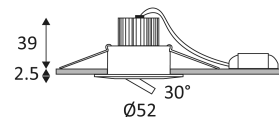

LASY RX

- Adjustable round recessed spotlight.
- Fastened with springs.
- Can be covered with peeled insulation.
- Automatic double terminal block.
- Remote non-dimmable converter supplied.

This product contains 1 light source(s) of energy efficiency E.