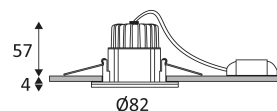

LARY RD

RE
2020

- Fixed round recessed spotlight.
- Fastened with springs.
- Automatic double terminal block.
- Remote dimmable converter supplied.
- Compatible with start and end-of-phase dimmer.
- As an option, DALI CD116 dimmable converter to be ordered separately.

Hole cut to insert luminaire (68mm)

Beam 38°.

Product in conformity CE.

CRI >80

LED specifications.

UGR below 19.

Photobiological risk RG1

In compliance with current thermal regulation. (France)