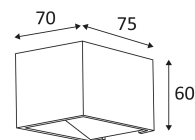

KUPA

CODE	COLOR	MATERIAL	AC	LED	T° (K)	LED Lumen	System Lumen
WA168WW30	MATT WHITE	ALUMINIUM	AC 230V	3,5W	3000K	360 Lm	275 Lm

BLANC MAT

Wall mounting only. This lamp illuminates on 2 areas.

Indoor use only.