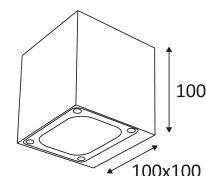

KUBO

- Wall lamp for outdoor lighting.
- Up and down lighting.
- Non-dimmable converter built in the device.

This product contains 2 light source(s) of energy efficiency G.

CODE	COLOR	MATERIAL	AC	LED	T° (K)	LED Lumen	System Lumen
OU334WW24	ANTHRACITE	CAST ALUMINIUM	AC 230V	2x6W	3000K	2x500 Lm	2x387 Lm

Wall mounting only. This lamp illuminates on 2 areas.

Outdoor use.

Protected against dust, And protected against water spray.

Protection against an impact energy of 5 Joules.

Earth wire . Fixture equipped with primary insulation only.

Beam 30°.

Product in conformity CE.

CRI>80

LED specifications.

Photobiological risk RG1

Test on 650°.

Power supply included.

3 years warranty.

Photometric data available on our website: www.indigo-lighting.com

Replaceable control gear by an electrician.

Replaceable LED light source by an electrician.