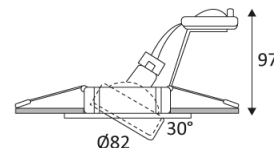

KSA 1012 RX GU10 AUTO

- Adjustable round recessed spotlight.
- Fastened with springs.
- Automatic double terminal block.

CODE	COLOR	MATERIAL	SOCKET	AC	Watt Max	LAMP
KSA101201	GOLD	CAST ALUMINIUM	GU10 AUTO	AC 230V	50W	PAR16
KSA101203	CHROME	CAST ALUMINIUM	GU10 AUTO	AC 230V	50W	PAR16
KSA101204	WHITE	CAST ALUMINIUM	GU10 AUTO	AC 230V	50W	PAR16
KSA101205	BLACK	CAST ALUMINIUM	GU10 AUTO	AC 230V	50W	PAR16
KSA101209	MATT CHROME	CAST ALUMINIUM	GU10 AUTO	AC 230V	50W	PAR16
KSA101211	ANTIQU BRONZE	CAST ALUMINIUM	GU10 AUTO	AC 230V	50W	PAR16
KSA101221	SATIN NICKEL	CAST ALUMINIUM	GU10 AUTO	AC 230V	50W	PAR16

LAMPES	AC/DC	LED	T° (K)	System Lumen	LED Lumen	CRI	
LED9W500DWW	AC 230V	9W	3000K	830 Lm	940 Lm	x	E

Recessed ceiling mounting only.

Indoor use only.

Protected against the ingress of solid bodies greater than 12 mm. Protected against rain.

Protection against an impact energy of 0,20 Joule.

Live parts are equipped with additional isolation protection, such as reinforced or double insulation.

Hole cut to insert luminaire (75mm)

The luminaire can be adjusted vertically up to a maximum of 30°.

Product in conformity CE.

Test on 650°.

Product can not be covered after installation even with insulation.

2 years warranty.

Replaceable light source by an end-user.