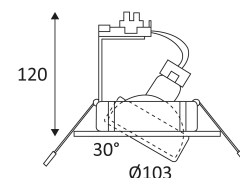

# KS1800 RX GU10 AUTO

- Adjustable round recessed spotlight.
- Fastened with springs.
- Automatic double terminal block.

| CODE     | COLOR      | MATERIAL       | SOCKET    | AC      | Watt Max | LAMP  |
|----------|------------|----------------|-----------|---------|----------|-------|
| KS180005 | MATT BLACK | CAST ALUMINIUM | GU10 AUTO | AC 230V | 50W      | PAR16 |
| KS180030 | MATT WHITE | CAST ALUMINIUM | GU10 AUTO | AC 230V | 50W      | PAR16 |

Live parts are equipped with additional isolation protection, such as reinforced or double insulation.

Hole cut to insert luminaire (90 mm)

The luminaire can be adjusted vertically up to a maximum of 30°.

Horizontal orientation maximum to 350°.

Product in conformity CE.

Test on 650°.

Product can not be covered after installation even with insulation.

2 years warranty.

Replaceable light source by an end-user.