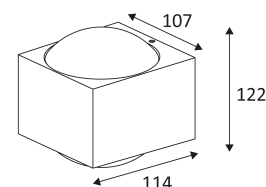

# KOS 2 S

- Wall lamp for outdoor lighting.
- Glass diffusers.
- Up and down lighting.
- With cable inlet and outlet.
- Non dimmable converter built in the device.

This product contains 2 light source(s) of energy efficiency F.