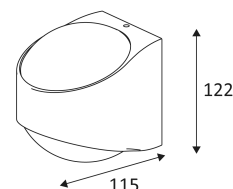

# KOS 2 R

- Wall lamp for exterior lighting.
- Glass diffusers.
- Up and down lighting.
- With cable inlet and outlet.
- Non dimmable converter built in the device.

This product contains 2 light source(s) of energy efficiency F.