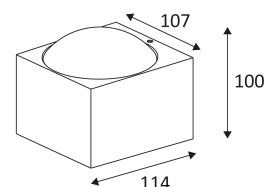

# KOS 1 S

- Wall lamp for outdoor lighting.
- Glass diffuser.
- Up or down lighting.
- With cable inlet and outlet.
- Non-dimmable converter built in the device.

This product contains 1 light source(s) of energy efficiency F.