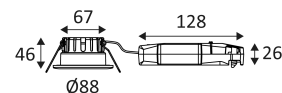

KORY R

RE
2020