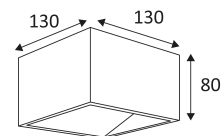

KOPA

- Wall lamp for outdoor lighting.
- UP and down lighting.
- Non-dimmable converter built in the device.

This product contains 1 light source(s) of energy efficiency E.

CODE	COLOR	MATERIAL	AC	LED	T° (K)	LED Lumen	System Lumen
OU438WW24	ANTHRACITE	CAST ALUMINIUM	AC 230V	9W	3000K	695 Lm	620 Lm