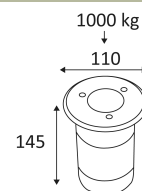

# KO2000 R GU10

- Round floor recessed fixture.
- Recessed box supplied.
- Simple and quick relamping system.
- Carriage resistance 1000kg.
- Double cable gland.

CODE	MATERIAL	SOCKET	AC	Watt Max	LAMP
KO2000R	STAINLESS STEEL 304	GU10	AC 230V	10W	PAR16 LED
KO2000R16	STAINLESS STEEL 316	GU10	AC 230V	10W	PAR16 LED

Recessed floor mounting only.

Indoor and outdoor use.

Dust-tight. Watertight (immersible).

Protection against an impact energy of 5 Joules.

Earth wire . Fixture equipped with primary insulation only.

Hole cut to insert recessed housing. (100mm).