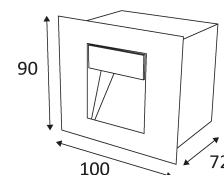

# KO 703S

- Square decorative wall recessed fixture for corridor lighting..
- Protective glass.
- Recessed box included.
- Non-dimmable converter built in the device.

This product contains 1 light source(s) of energy efficiency E.

Protection against an impact energy of 0,20 Joule.

Live parts are equipped with additional isolation protection, such as reinforced or double insulation.

Rectangular piercing to insert the luminaire. (88x80mm)